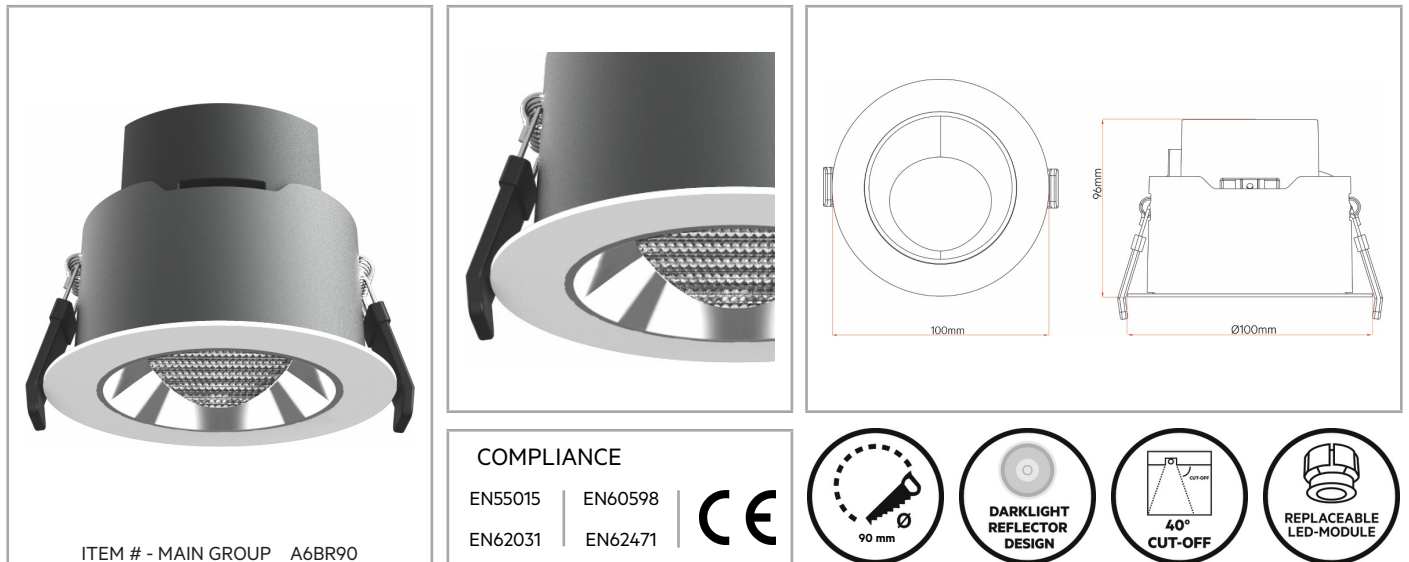

## SHIFT-LUX DOWNLIGHT SERIES

SRW-BR90 | Shift-Lux Downlight - Round - Wall Washer - 13 W - 550 lm

## PHYSICAL CHARACTERISTICS

INSTALLATION	Ceiling Recessed
CUT-OUT SIZE	90 mm
DEPTH/HEIGHT	96 mm
LENGTH	n/a
WIDTH/DIAMETER	Ø 100 mm
CEILING THICKNESS RANGE	1-25 mm
FIXING SYSTEM	Spring Clips w/ Protection Sleeve
ADJUSTABILITY	Fixed design
IP-RATING	IP20
IK-RATING	IK02
FIXTURE MATERIAL	Die-Cast Aluminium
STANDARD FINISH	RAL 9010 Pure White
FINISH TYPE	Powder Coating